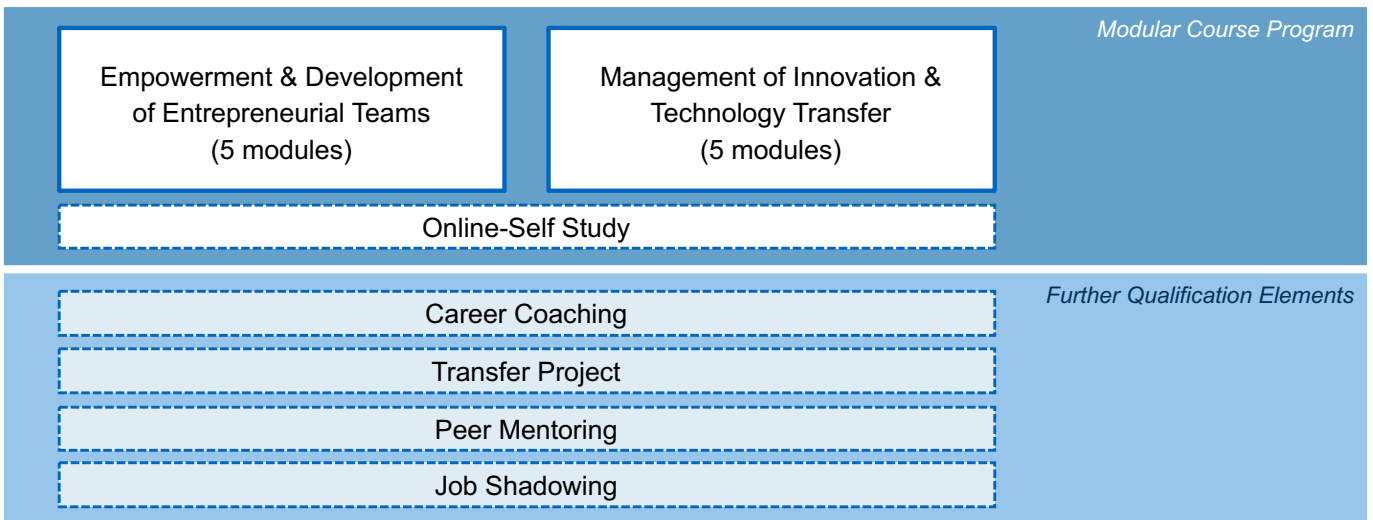

QUALIFICATION ELEMENTS & CONTENT