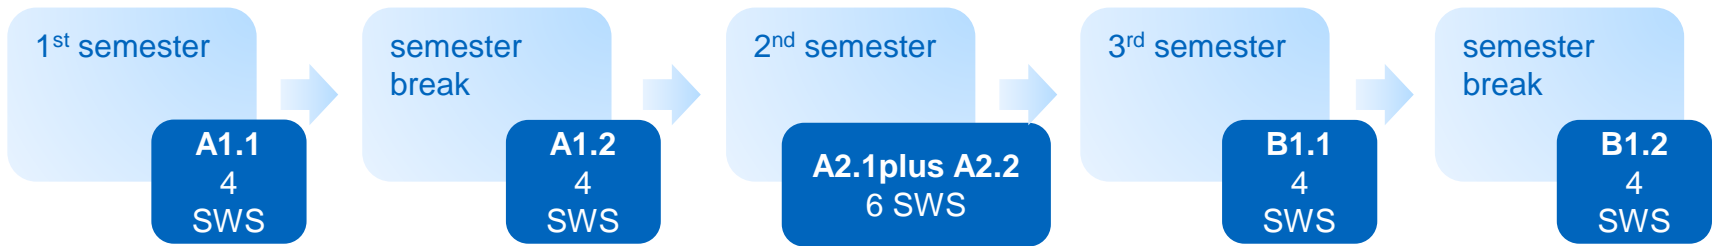

Examples:

without previous knowledge: